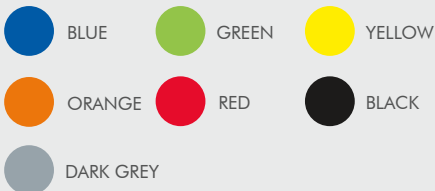

ID BAND STOCK COLORS: