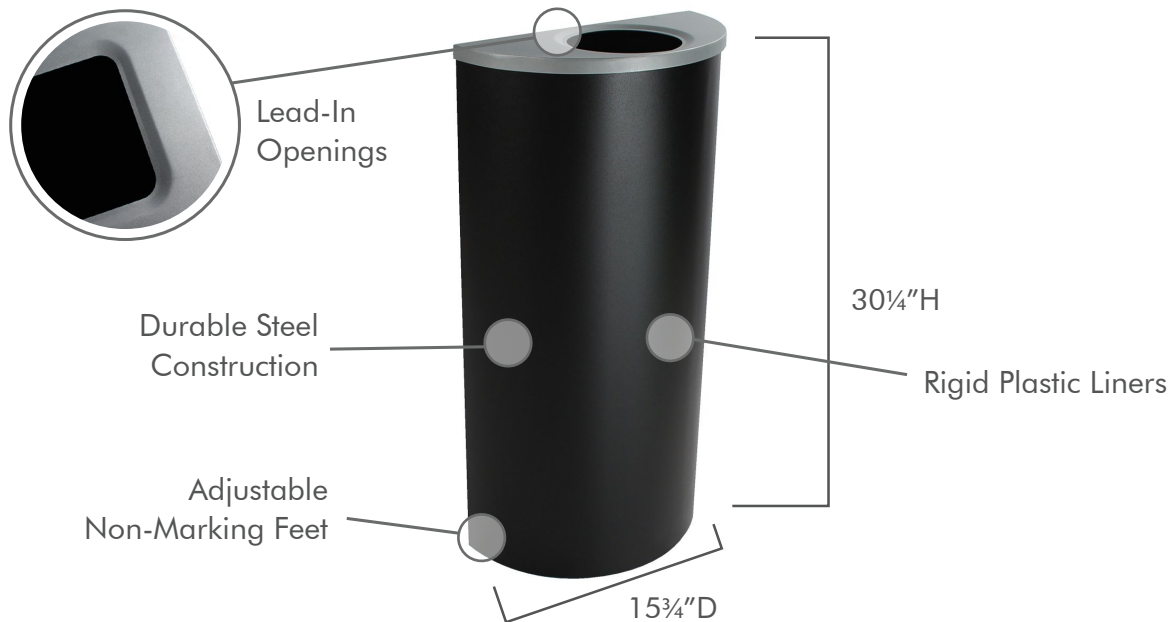

The average American office worker uses about 500 disposable cups every year.

SPECTRUM™

ellipse slim

8 GALLON

BEING GREEN JUST GOT MORE COLORFUL!

Enter the new Spectrum Series of vividly hued receptacles designed to brighten any program. With four distinct shapes to choose from, recycling and waste stations may be configured in a variety of ways to maximize collection and participation rates.

FEATURES:

- Lightweight lid for easy maintenance
- Rigid plastic liners
- Lead-in openings maintain cleanliness
- Unlimited combinations available

STANDARD VARIATIONS

ELLIPSE SLIM + ELLIPSE SLIM

ELLIPSE SLIM + CUBE + ELLIPSE SLIM

ELLIPSE SLIM + CUBE SLIM (2) + ELLIPSE SLIM

ELLIPSE SLIM + CUBE (2) + ELLIPSE SLIM

SPECIFICATIONS:

- Capacity: 8 Gallon
- Dimensions: 15 $\frac{3}{4}$ "D x 8"W x 30 $\frac{3}{8}$ "H
- Weight: 18.95 lbs
- Material: 18 gauge steel powder coated

COLORS:

- Custom colors available, minimum orders will apply

STOCK BODY COLORS:

	BLACK		WHITE		GREY
	PURPLE		BLUE		GREEN
			DARK GREEN		

STOCK LID COLORS:  POWDER COAT FINISH - GREY

PALLET SHIPPING:

- 22 per pallet
- Pallet weight: 471.9 lbs
- Pallet Dimensions: 48"D x 40"W x 78"H