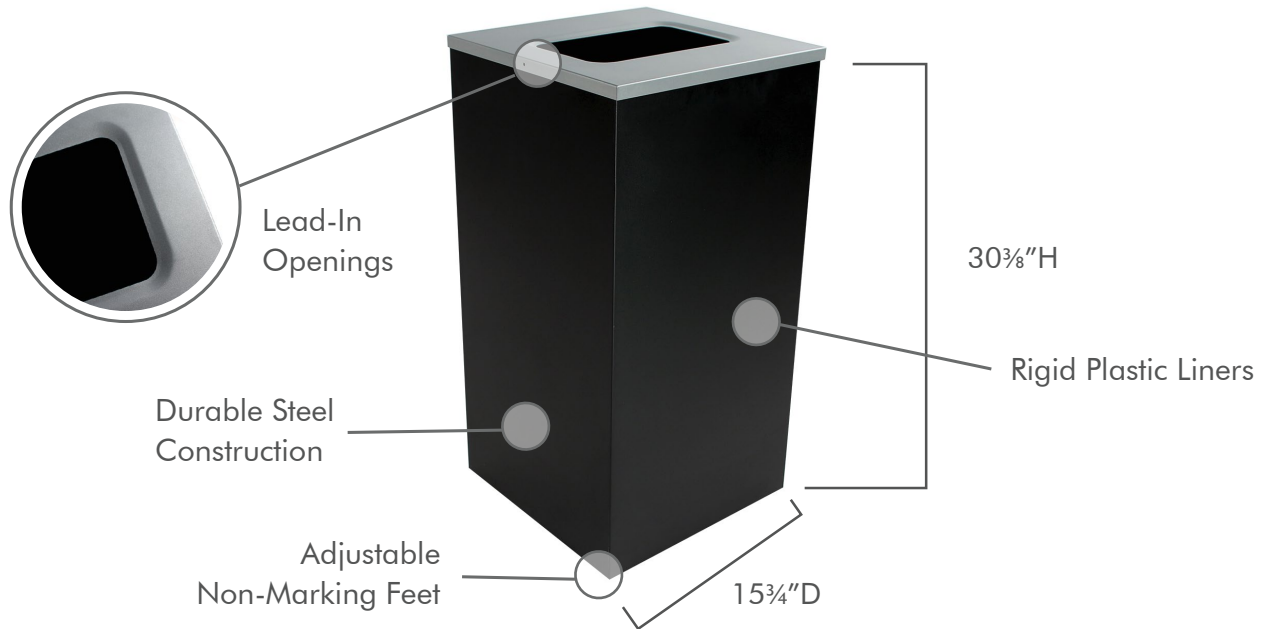

FEATURES:

- Lightweight lid for easy maintenance
- Rigid plastic liners
- Lead-in openings maintain cleanliness
- Unlimited combinations available

MOST POPULAR VARIATIONS

ELLIPSE + CUBE + CUBE SLIM + ELLIPSE

CUBE + CUBE + CUBE

ELLIPSE + CUBE + ELLIPSE

CUBE + CUBE

CUBE

SPECIFICATIONS:

- Capacity: 24 Gallon
- Dimensions: 15³/₄"D x 15³/₄"W x 30³/₈"H
- Weight: 32.35 lbs
- Material: 18 gauge steel powder coated

COLORS:

- Custom colors available, minimum orders will apply

STOCK BODY COLORS:

	BLACK		WHITE		GREY
	BLUE		GREEN		DARK GREEN

STOCK LID COLORS:  POWDER COAT FINISH - GREY

PALLET SHIPPING:

- 10 per pallet
- Pallet weight: 358.5 lbs
- Pallet Dimensions: 48"D x 40"W x 86"H