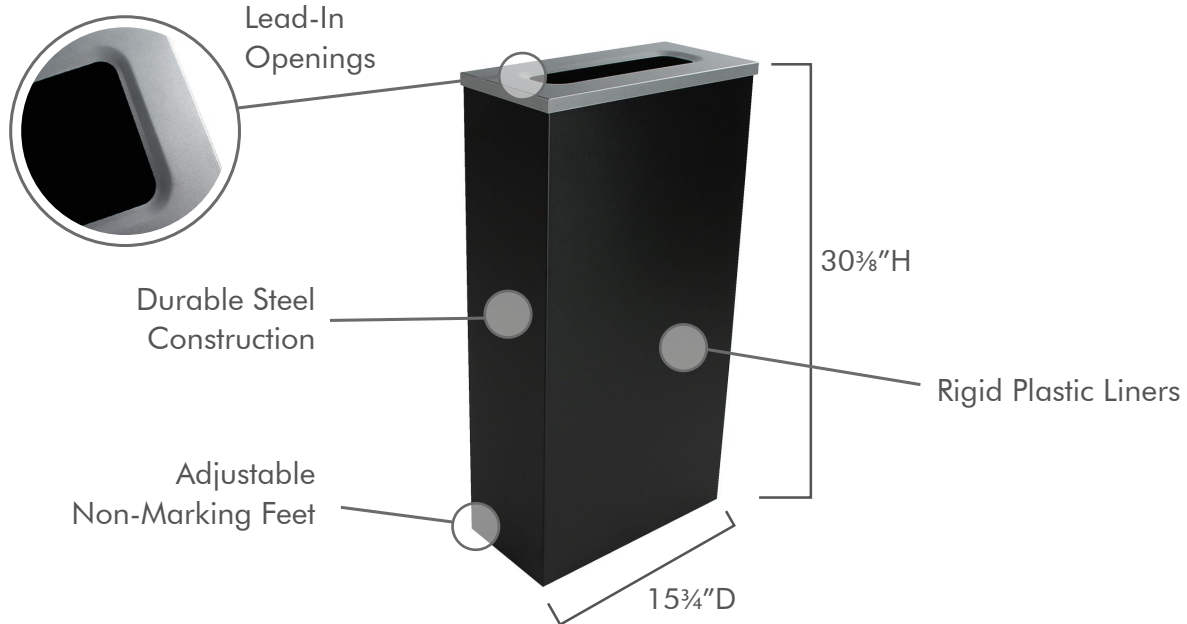

Approximately 35% of municipal solid waste is packaging.

SPECTRUM™

cube slim

10 GALLON

BEING GREEN JUST GOT MORE COLORFUL!

Enter the new Spectrum Series of vividly hued receptacles designed to brighten any program. With four distinct shapes to choose from, recycling and waste stations may be configured in a variety of ways to maximize collection and participation rates.

FEATURES:

- Lightweight lid for easy maintenance
- Rigid plastic liners
- Lead-in openings maintain cleanliness
- Unlimited combinations available

STANDARD VARIATIONS

CUBE SLIM (2)

CUBE + CUBE SLIM (2)

CUBE + CUBE SLIM (2) + CUBE

ELLIPSE + CUBE SLIM (2) + ELLIPSE

SPECIFICATIONS:

- Capacity: 10 Gallon
- Dimensions: 15 3/4" D x 8" W x 30 3/8" H
- Weight: 22.45 lbs
- Material: 18 gauge steel powder coated

COLORS:

- Custom colors available, minimum orders will apply

STOCK BODY COLORS:

	BLACK		WHITE		GREY
	PURPLE		RED		BLUE
	GREEN		DARK GREEN		

STOCK LID COLORS:  POWDER COAT FINISH - GREY

PALLET SHIPPING:

- 22 per pallet
- Pallet weight: 548.9 lbs
- Pallet Dimensions: 48" D x 40" W x 78" H