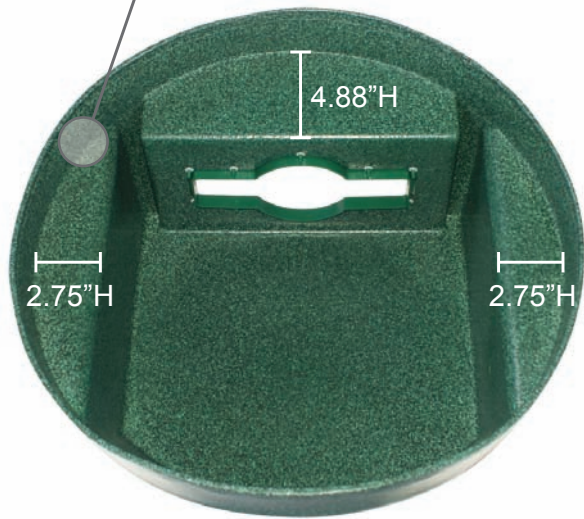

Clearly distinguished openings help eliminate contamination making your recyclables more valuable.

Barrel Topper

Put A Lid On It!

Public areas are filled with topless barrels - now there is an option to put a lid on it! The Barrel Topper is available with a variety of openings based on the stream you are looking to collect.

			
Cans / Bottles	Square	Diamond	Waste
			
Mixed Recyclables	Paper / Newspaper	Self Closing Flap	

Barrel Topper

Ledges allow topper to fit any size of barrel

Permanent stamping on openings

3 stock colors to choose from

Specifications:

- Dimensions: 23.88"Diam x 11.63"H
- Weight: 6.65 lb
- Material: High density polyethylene
- Accessories: Rubber baffles, self closing flaps

Shipping:

- 32 per pallet (boxed)
- Pallet weight: 213 lbs
- Pallet dimensions: 48"L x 48"W x 93.5"H
- No. per carton: 4
- Size of carton: 24.5"L x 22.25"W x 44.75"H